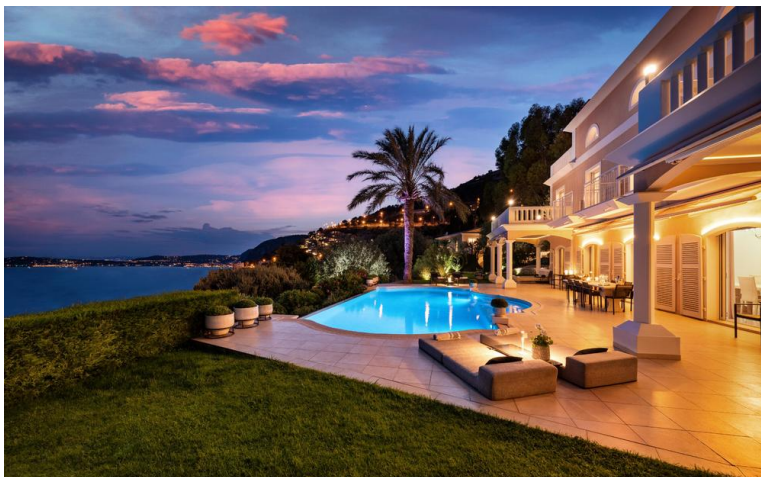

VILLA JESSE

FRANCE | SOUTH OF FRANCE

6 Bedrooms

12 Guests

£68730 - £85910 / week